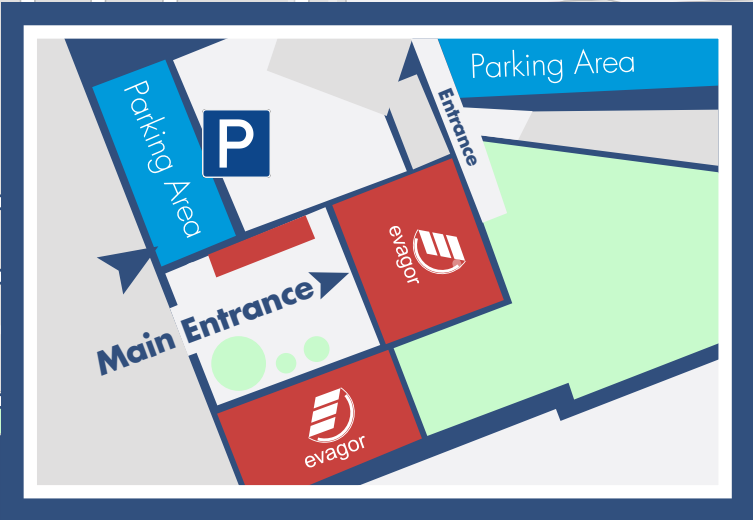

Main Station
Leipzig

LEIPZIG-HALLE
AIRPORT

A14

REWE

TRAM 1
BUS 70,79,90,N6

BUS 77,90

TRAM 3
BUS 77, 90

87